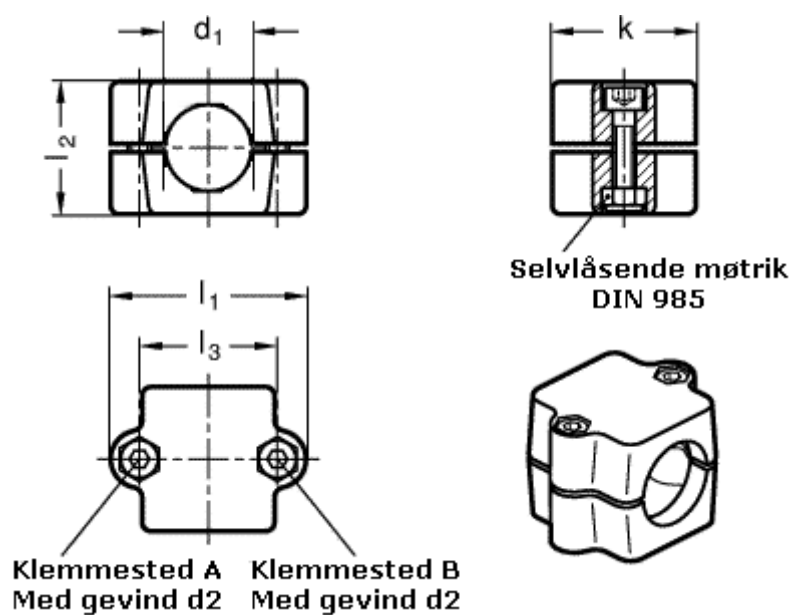

Article number: 20241B50312BL  
Description: E+G Tube connector  
GN 241-B50-31-BL

## Measures

d1 = 50  
d2 = M10  
k = 76  
l1 = 98  
l2 = 70  
l3 = 73